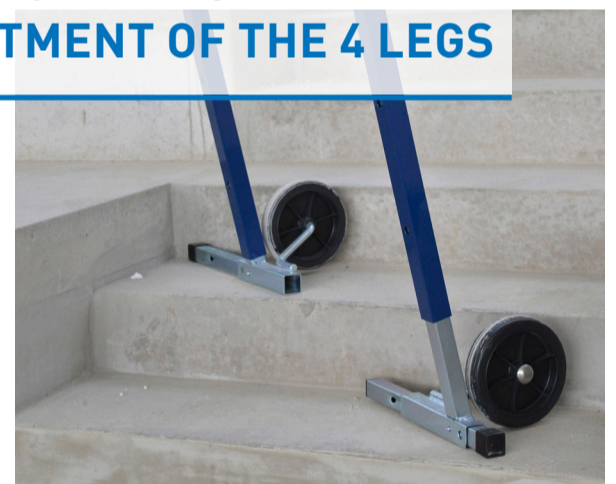

GAZELLE

RANGE : INDIVIDUAL WORK PLATFORMS / MATERIAL : ALUMINIUM-STEEL / MAX HEIGHT : 3 M

THE BEST-SELLING LIRP ON THE FRENCH MARKET

VIDÉOS :

SCAN

- Very large work surface. Convenience assured.

duarib.pro/gaz

ADJUSTABLE HEIGHT PLATFORMS

	GAZELLE	GAZELLE MINI
Material	Aluminium - Steel	Aluminium - Steel
Assembly type	Welded	Welded
Platform heights	0,65 - 0,81- 0,89 - 1,00 m	0,45 - 0,52- 0,70 m
Work heights	2,65 -2,81- 2,89 - 3,00 m	2,45 - 2,52- 2,70 m
Folded size	L.1,08 X W.0,68 X Thk.0,40 m	L.1,08 X W.0,68 X Thk.0,40 m
Platform size	0,86 x 0, 48 m	0,86 x 0, 48 m
Stabilization type	4 stabilizers integrated into the legs	Free-standing
Rungs width	80 mm	80 mm
Weight	27,8 kg	25,4 kg
Load capacity	150 kg	150 kg
Wheels diameter	ø 150 mm	ø 150 mm
Safety 3 ★	Decree 2004-924 NF P 93-353 standard 	Decree 2004-924 NF P 93-353 standard 

CAN FIT THROUGH DOORS AND BE SET UP IN CORRIDORS

INDIVIDUAL HEIGHT ADJUSTMENT OF THE 4 LEGS

WHEN FOLDED, IT BECOMES A WHEELBARROW

MADE IN FRANCE